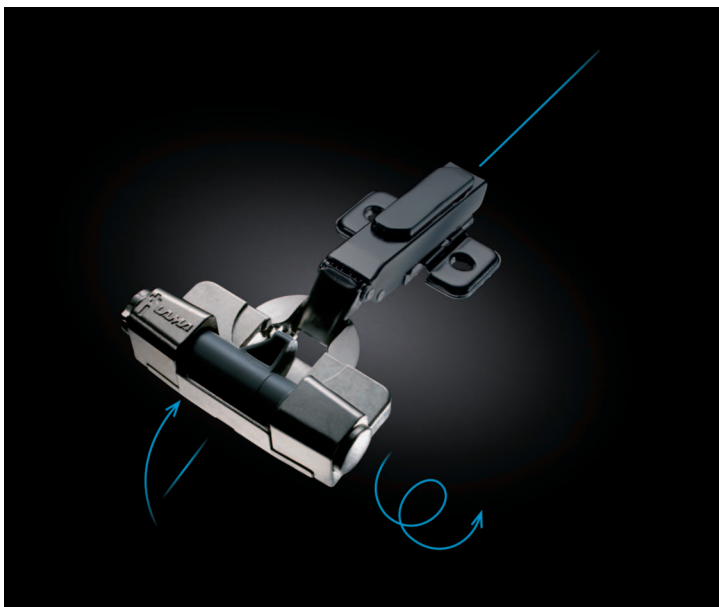

Innovation

Continuous improvement in products and processes

Product and solutions innovations from Titus+Lama+Huwil offer clearly recognisable customer benefits and meet requirements for quality, reliability and precision high volume manufacturing.

We design innovative door hardware that opens, swings and closes softly, the world's most advanced range of mechanical furniture connectors. These include the revolutionary Titusonic WoodWelding technology, and unique automated process solutions for a wide range of industries under the Lama Automation brand.

Titus+Lama+Huwil research centres can meet the needs of our customers for rapid development of exclusive new hardware features which enhance their furniture and for solutions that improve their productivity.