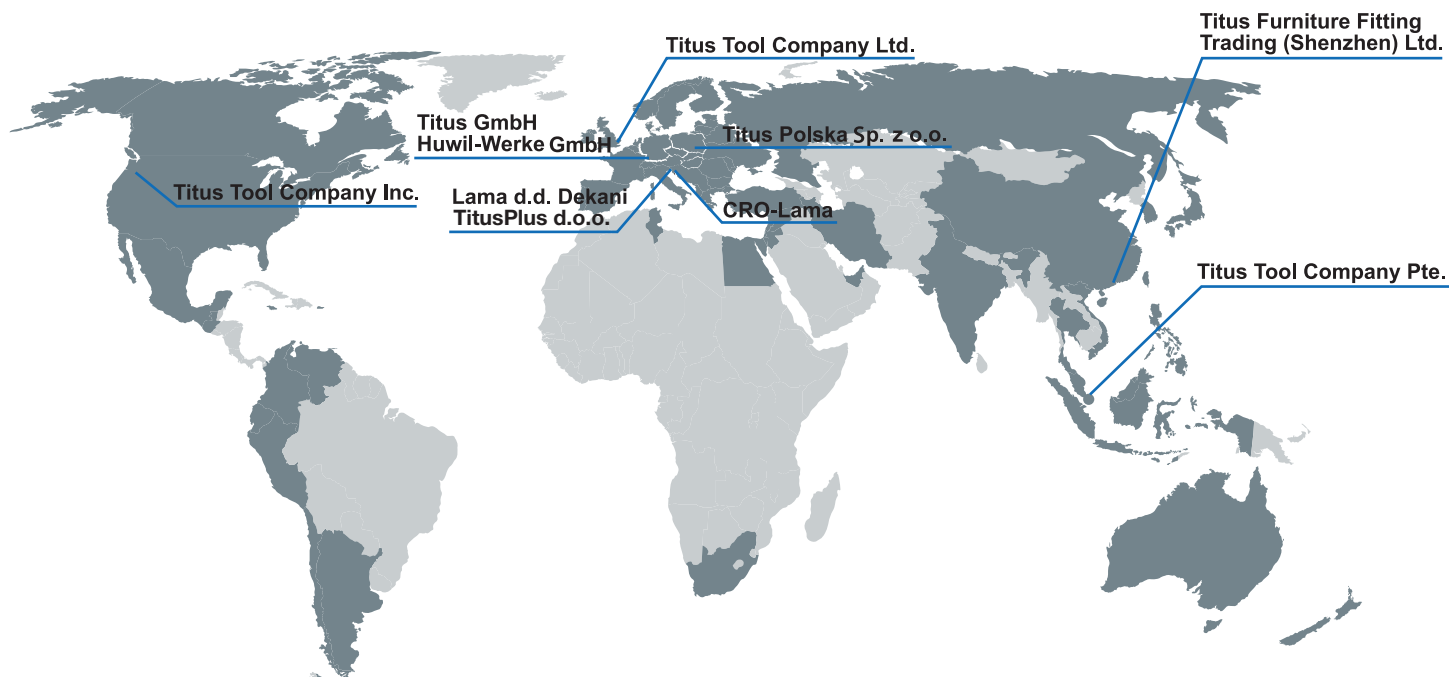

Global player

Worldwide design, manufacturing and distribution capabilities

Europe

TitusPlus d.o.o.

Dekani 5
SI-6271 Dekani
Slovenia
+386 5 66 90 213
+386 5 66 90 205

Lama d.d. Dekani

Dekani 5
SI-6271 Dekani
Slovenia
+386 5 66 90 213
+386 5 66 90 205

HUWIL-Werke GmbH

Brölstrasse 2
D-53809 Ruppichterath
Germany
+49 2295 7 0
+49 2295 7 200 Fax

Titus GmbH

Brölstrasse 2
D-53809 Ruppichterath
Germany
+49 2295 7 0
+49 2295 7 200 Fax

Titus Tool Company Ltd.

10 Blackburn Industrial Estate
Enterprise Way
Sherburn in Elmet
LS25 6NA
United Kingdom
+44 1977 682 582
+44 1977 680 481 Fax

Titus Polska Sp. z o.o.

ul. Stefańskiego 17 A
PL-62-002 Suchy Las/Poznań
Poland
+48 61 811 5402 Phone/Fax
+48 61 811 5684 Phone/Fax
+48 61 821 9362

CRO-Lama

Rakitska 10a
Rakitje
HR-10437 Bestovje
Croatia
+385 1 3323 033
+385 1 3323 233 Fax

America

Titus Tool Co. Inc.

800 5th Avenue
Suite 4100
Seattle, WA 98104
USA
800 762 1616 toll free
+1 253 872 2829
+1 253 872 2827 Fax

Asia

Titus Tool Co. Pte. Ltd.

1 Liang Seah Street
#02-13 Liang Seah Place
Singapore 189022
+65 6383 3922
+65 6383 3178 Fax

Titus Furniture Fitting Trading Shenzhen Ltd

#6 Turbo Logistics Center
4th floor Room 406
Shihua Road
Futian Free Trade Zone
Shenzen
China
Pc 518038
+867 558 348 0916 Phone/Fax

Headquarters

Titus International Ltd

10 Brook Business Centre
Cowley Mill Road
Uxbridge, Middlesex
UB8 2FX
United Kingdom
+44 1895 203 730
+44 1895 252 793 Fax

A comprehensive list of our distributors is accessible through www.titusplus.com

info@titusplus.com
www.titusplus.com