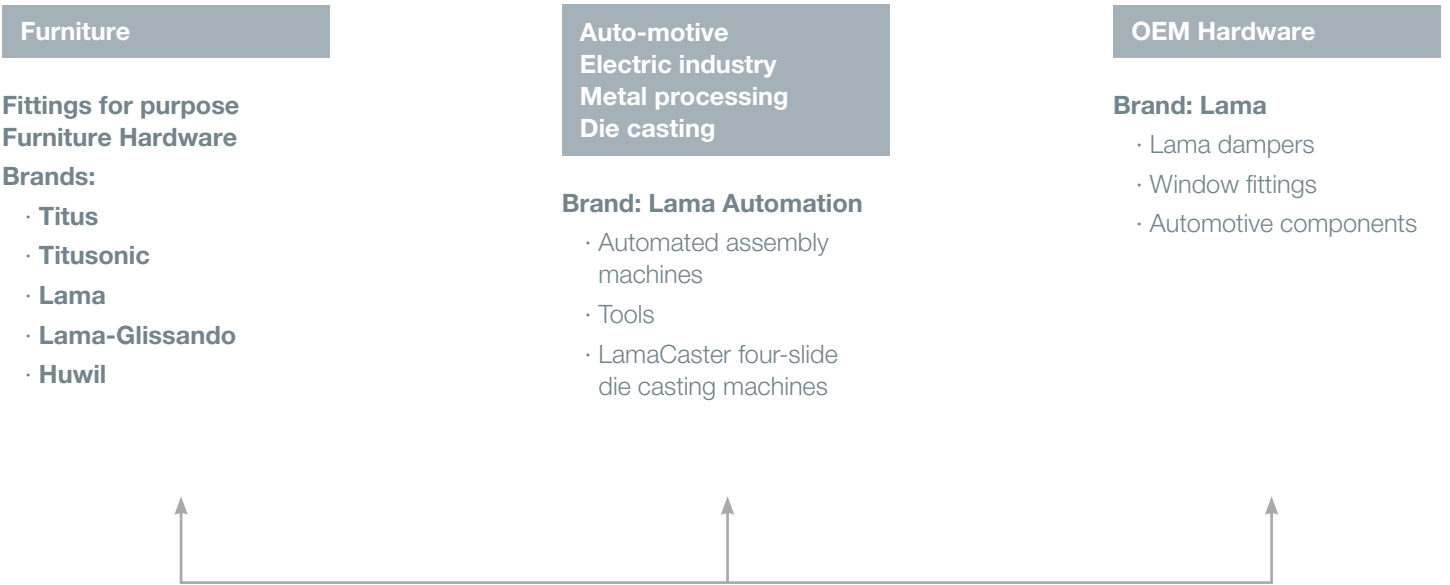

Brand and Product strategy