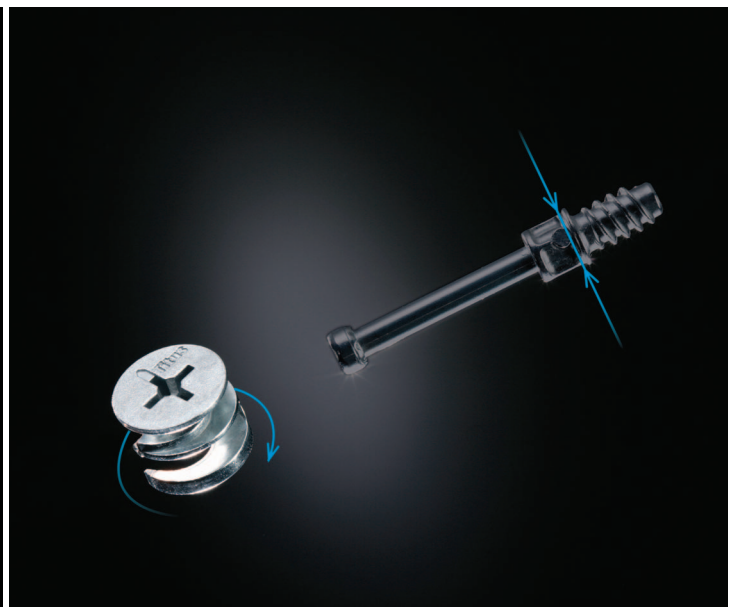

Innovation

Continuous improvement in products and processes

Product and solutions innovations from Titus+Lama+Huwil offer clearly recognisable customer benefits and meet requirements for quality, reliability and precision high volume manufacturing.

We design innovative door hardware that opens, swings and closes softly, the world's most advanced range of mechanical furniture connectors. These include the revolutionary Titusonic WoodWelding technology, and unique automated process solutions for a wide range of industries under the Lama Automation brand.

Titus+Lama+Huwil research centres can meet the needs of our customers for rapid development of exclusive new hardware features which enhance their furniture and for solutions that improve their productivity.