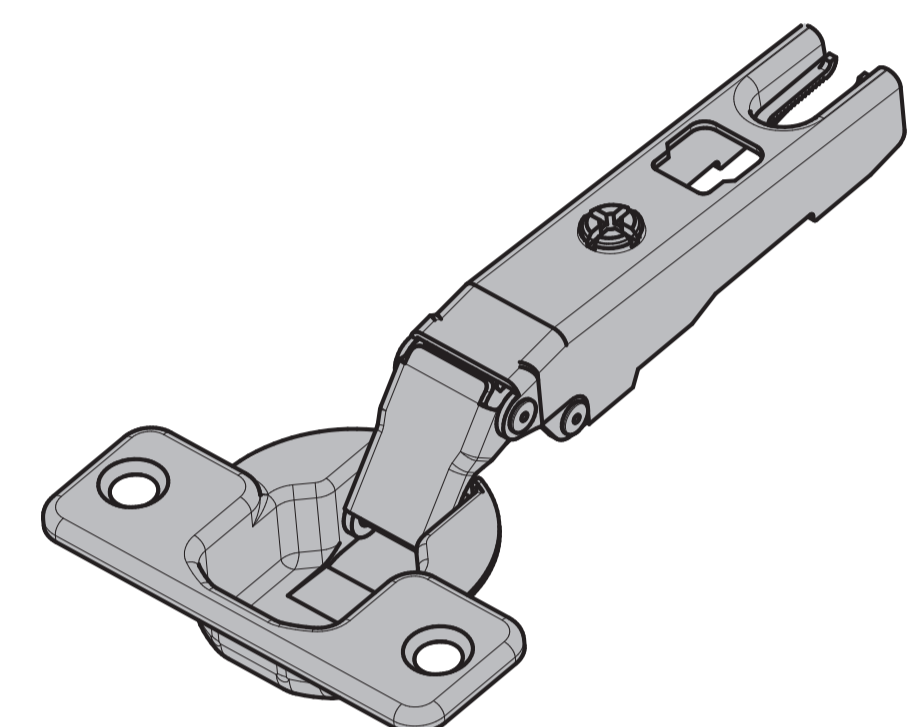

9mm

15mm

15°/9mm

24°/9mm

30°/9mm

45°/9mm

45°/18mm

Blind corner

Glissando

Basic hinges

0mm

9mm

15mm

30°/9mm

45°/9mm

45°/18mm

Blind corner

Blind corner

Blind corner

- Just one Glissando per two or three hinges ensures the maximum efficiency
- Adjustable damping force enables perfect functioning on every door
- One item fits multiple applications